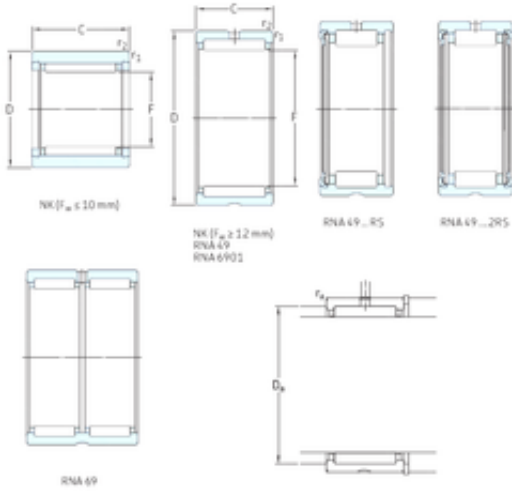

Timken BEARING MFG.CORP

SKF NK18/20 needle roller bearings

Bearing No. NK18/20

| | |
|-------------------------------|-------------|
| Size | 18x26x20 mm |
| Bore Diameter | 18 mm |
| Outer Diameter | 26 mm |
| Width | 20 mm |
| Fw | 18 mm |
| D | 26 mm |
| C | 20 mm |
| Weight | 0,031 Kg |
| Basic dynamic load rating (C) | 16,1 kN |
| Basic static load rating (C0) | 23,6 kN |
| Fatigue load limit (Pu) | 2,85 |
| Reference speed | 22000 r/min |

NK18/20 Bearing 2D drawings and 3D CAD models