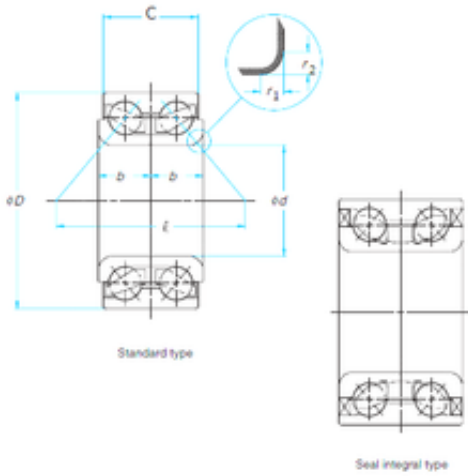

Timken BEARING MFG.CORP

40 mm x 75 mm x 37 mm SKF BAHB633966AA
angular contact ball bearings

Bearing No. BAHB633966AA

Size	40x75x37 mm
Bore Diameter	40 mm
Outer Diameter	75 mm
Width	37 mm
d	40 mm
D	75 mm
B	37 mm
C	37 mm

BAHB633966AA Bearing 2D drawings and 3D CAD models