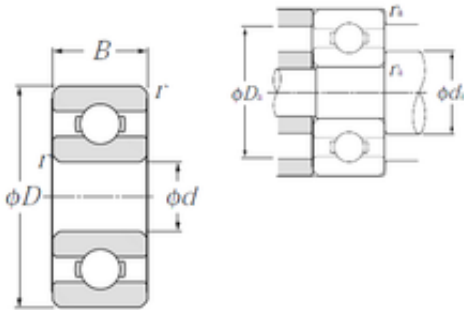

Timken BEARING MFG.CORP

5 mm x 11 mm x 3 mm NTN 685 deep groove ball bearings

Bearing No. 685

685 Bearing 2D drawings and 3D CAD models

Size	5x11x3 mm
Bore Diameter	5 mm
Outer Diameter	11 mm
Width	3 mm
d	5 mm
D	11 mm
B	3 mm
C	3 mm
r min.	0,15 mm
da min.	6,2 mm
da max	6,8 mm
Da max.	9,8 mm
ra max.	0,15 mm
Weight	1,1 Kg
Basic dynamic load rating (C)	0,715 kN
Basic static load rating (C0)	0,282 kN
(Grease) Lubrication Speed	43 000 r/min
(Oil) Lubrication Speed	51 000 r/min
Category	Bearings
Inventory	0.0
Manufacturer Name	NTN
Minimum Buy Quantity	N/A
EAN	4547359414820
Weight / US pound	0.01
Product Group	B04334