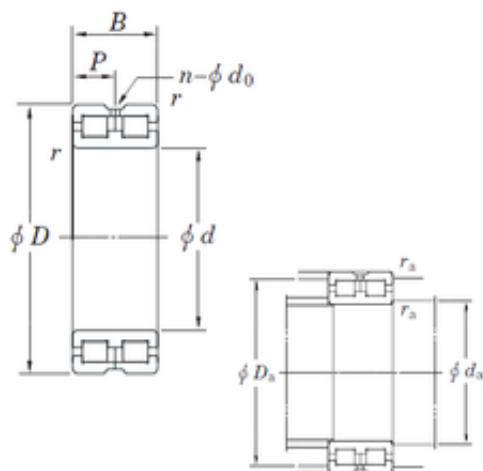

Timken BEARING MFG.CORP

60 mm x 85 mm x 25 mm KOYO DC4912AVW cylindrical roller bearings

Bearing No. DC4912AVW

Size	60x85x25 mm
Bore Diameter	60 mm
Outer Diameter	85 mm
Width	25 mm
d	60 mm
D	85 mm
B	25 mm
C	25 mm
n	4 mm
p	12,5 mm
r min.	1 mm
da min.	66 mm
Da max.	79 mm
ra max.	1 mm
Weight	0,46 Kg
Basic dynamic load rating (C)	72,7 kN
Bearing No.	DC4912AVW
r(min)	1
Cr	72.7
C0r	136
S	- mm
P	12.5
n(qty)	4
do	2
da(min)	66

DC4912AVW Bearing 2D drawings and 3D CAD models

Timken BEARING MFG.CORP

Da(max)	79
ra(max)	1
(Refer.)Mass(Fixed side)(kg)	0.46